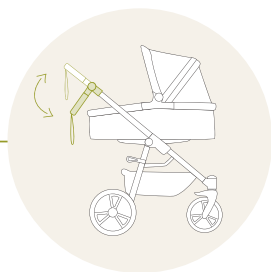

höhenverstellbarer Korkschieber
height-adjustable cork handlebar